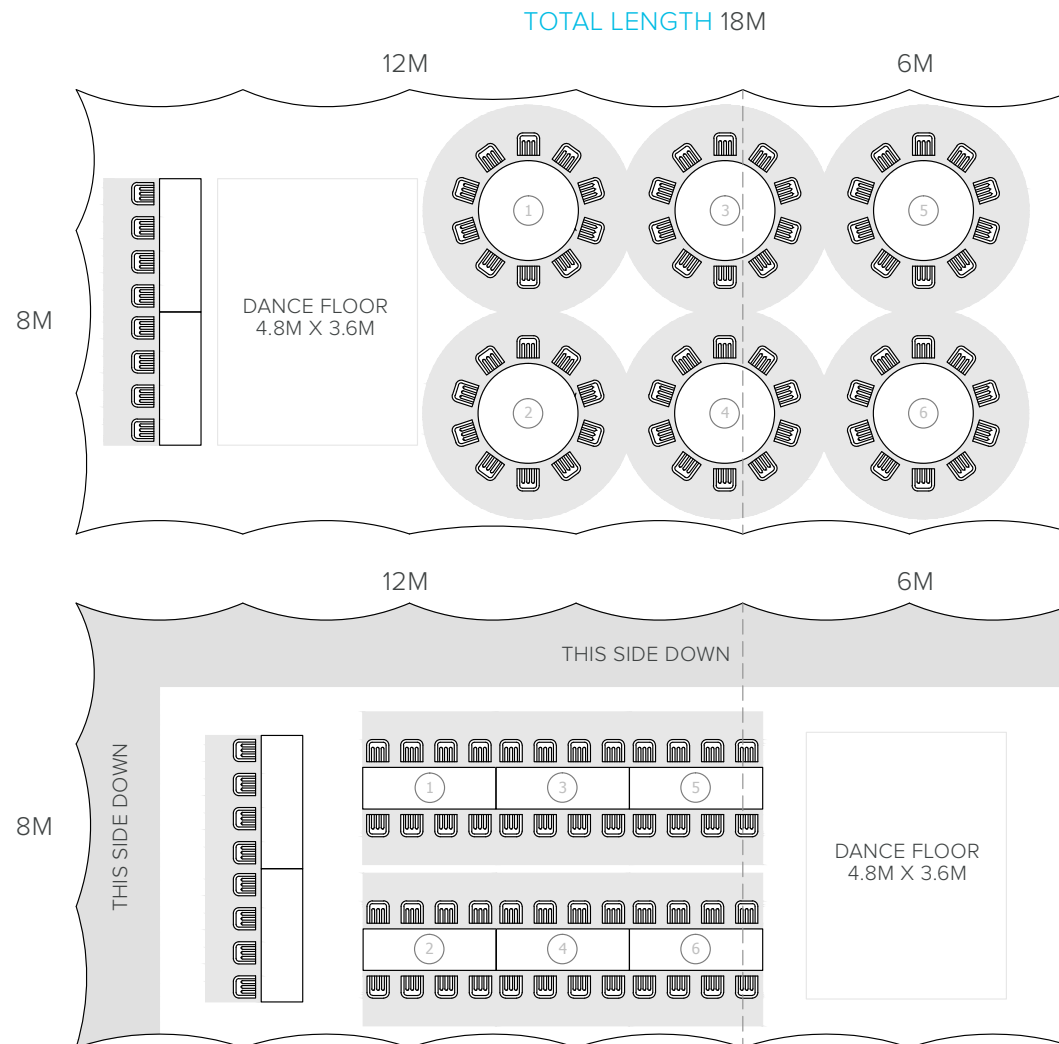

PACKAGE	DETAILS	COST PER HEAD
SILVER BEDOUIN	12m x 10m Freeform® stretch tent, available in either wedding white or an earthy chino colour, round tables for all your guests, trestle tables for the head table, simple but stylish white folding padded chairs, table cloths, our standard tent lights which are LED par cans, our stretch walling system for last minute applications	\$49* (includes GST)
GOLD FREEFORM	18m x 8m Freeform® stretch tent and all of the SilverPackage PLUS dance floor – white acrylic	\$57* (includes GST)
PLATINUM SCHUPEPE	18m x 8m Freeform® stretch tent and all of the Gold Package PLUS Flooring – DandyDura matting	\$70* (includes GST)
TABLE SETTINGS AVAILABLE		
DRY HIRE	Cutlery, Glassware, Crockery, Napkins, Vase or Candle Holder with Mirror Base or Table Runner & Tealights	\$23** (includes GST)
SET-UP SERVICE	Includes everything above plus the design and a team to set-up on the day	\$35** (includes GST)
CUSTOM DESIGN	Full styling service	POA

MAKING THE ORDINARY EXTRAORDINARY

SILVER PACKAGE FLOOR PLAN

ROUND
12M

TRESTLE
12M

These are sample floor plans only, please contact us to discuss your requirements.

SCHUPEPE STRETCH TENTS PACKAGES

GOLD/PLATINUM PACKAGE FLOOR PLAN

These are sample floor plans only, please contact us to discuss your requirements.

SCHUPEPE STRETCH TENTS PACKAGES

SCHUPEPE
STRETCH TENTS & CANOPIES

MAKING THE ORDINARY EXTRAORDINARY

THE WORKS PACKAGE FLOOR PLAN