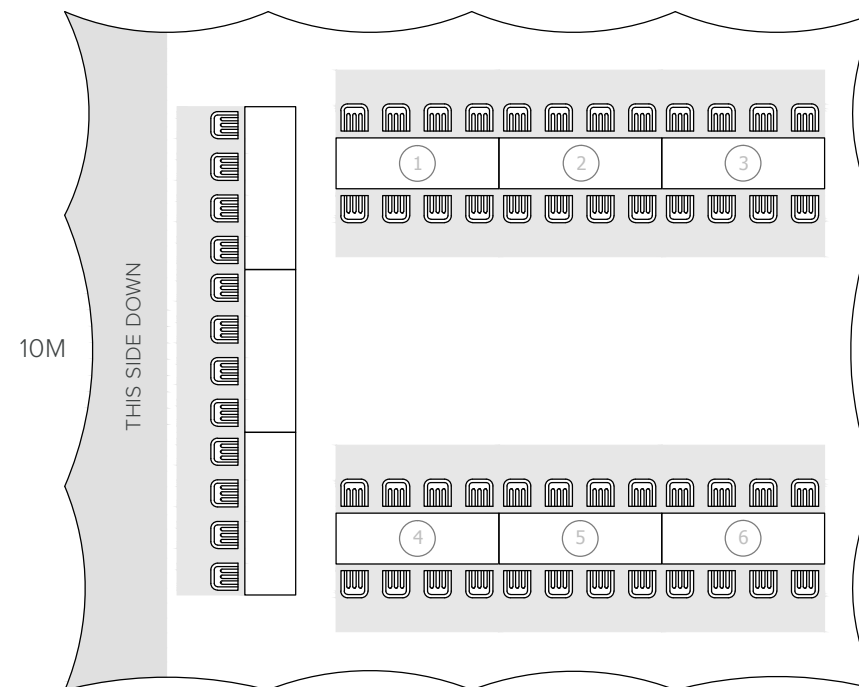

PACKAGE	DETAILS	COST PER HEAD
SILVER BEDOUIN	12m x 10m Freeform® stretch tent, available in either wedding white or an earthy chino colour, round tables for all your guests, trestle tables for the head table, simple but stylish white folding padded chairs, table cloths, our standard tent lights which are LED par cans, our stretch walling system for last minute applications	\$49* (includes GST)
GOLD FREEFORM	18m x 8m Freeform® stretch tent and all of the SilverPackage PLUS dance floor – white acrylic	\$57* (includes GST)
PLATINUM SCHUPEPE	18m x 8m Freeform® stretch tent and all of the Gold Package PLUS Flooring – DandyDura matting	\$70* (includes GST)
TABLE SETTINGS AVAILABLE		
DRY HIRE	Cutlery, Glassware, Crockery, Napkins, Vase or Candle Holder with Mirror Base or Table Runner & Tealights	\$23** (includes GST)
SET-UP SERVICE	Includes everything above plus the design and a team to set-up on the day	\$35** (includes GST)
CUSTOM DESIGN	Full styling service	POA

MAKING THE ORDINARY EXTRAORDINARY

SILVER PACKAGE FLOOR PLAN

ROUND
12M

TRESTLE
12M

These are sample floor plans only, please contact us to discuss your requirements.

SCHUPEPE STRETCH TENTS PACKAGES

GOLD/PLATINUM PACKAGE FLOOR PLAN