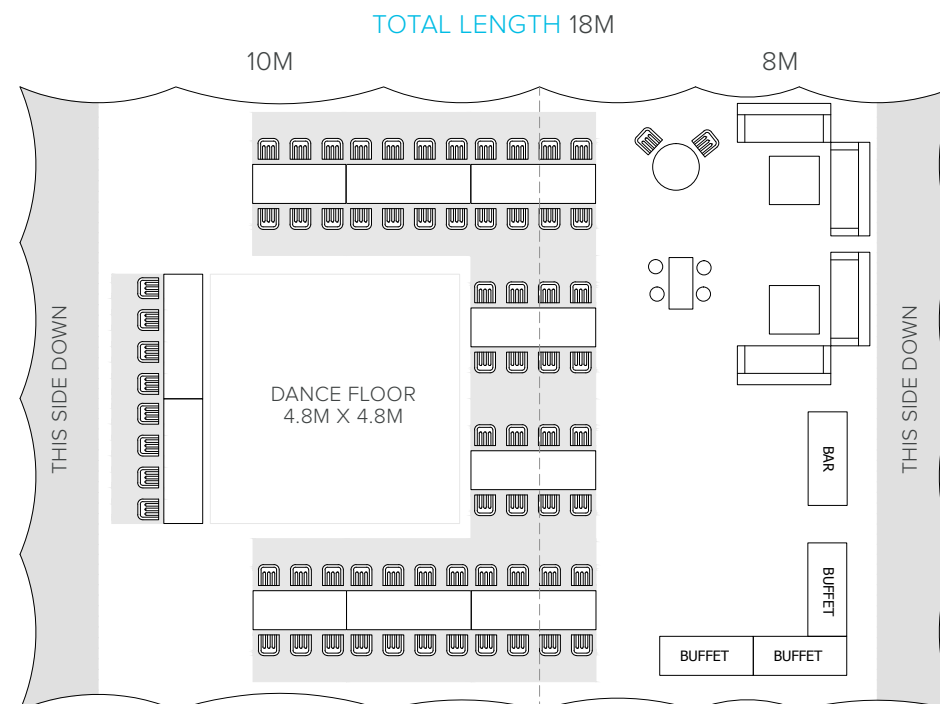

PACKAGE	DETAILS	COST PER HEAD
SILVER BEDOUIN	12m x 10m Freeform® stretch tent, available in either wedding white or an earthy chino colour, round tables for all your guests, trestle tables for the head table, simple but stylish white folding padded chairs, table cloths, our standard tent lights which are LED par cans, our stretch walling system for last minute applications	\$49* (includes GST)
GOLD FREEFORM	18m x 8m Freeform® stretch tent and all of the SilverPackage PLUS dance floor – white acrylic	\$57* (includes GST)
PLATINUM SCHUPEPE	18m x 8m Freeform® stretch tent and all of the Gold Package PLUS Flooring – DandyDura matting	\$70* (includes GST)
TABLE SETTINGS AVAILABLE		
DRY HIRE	Cutlery, Glassware, Crockery, Napkins, Vase or Candle Holder with Mirror Base or Table Runner & Tealights	\$23** (includes GST)
SET-UP SERVICE	Includes everything above plus the design and a team to set-up on the day	\$35** (includes GST)
CUSTOM DESIGN	Full styling service	POA

MAKING THE ORDINARY EXTRAORDINARY

SILVER PACKAGE FLOOR PLAN

ROUND
12M

TRESTLE
12M

These are sample floor plans only, please contact us to discuss your requirements.

SCHUPEPE STRETCH TENTS PACKAGES

GOLD/PLATINUM PACKAGE FLOOR PLAN

These are sample floor plans only, please contact us to discuss your requirements.

SCHUPEPE STRETCH TENTS PACKAGES

SCHUPEPE
STRETCH TENTS & CANOPIES

MAKING THE ORDINARY EXTRAORDINARY

THE WORKS PACKAGE FLOOR PLAN

These are sample floor plans only, please contact us to discuss your requirements.