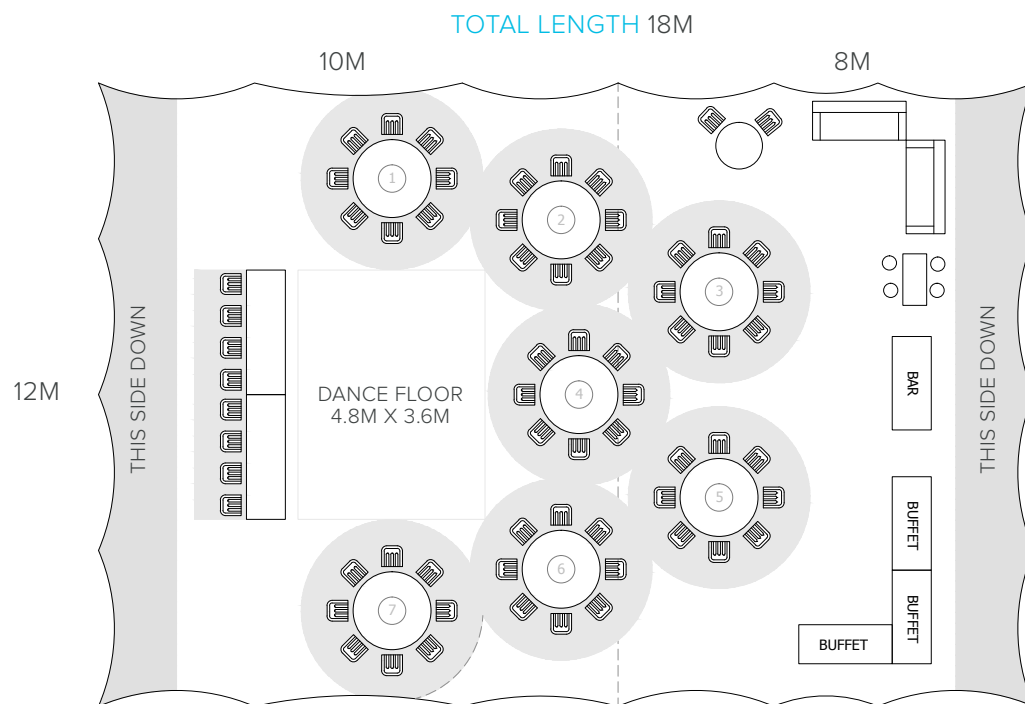

PACKAGE	DETAILS	COST PER HEAD
SILVER BEDOUIN	12m x 10m Freeform® stretch tent, available in either wedding white or an earthy chino colour, round tables for all your guests, trestle tables for the head table, simple but stylish white folding padded chairs, table cloths, our standard tent lights which are LED par cans, our stretch walling system for last minute applications	\$49* (includes GST)
GOLD FREEFORM	18m x 8m Freeform® stretch tent and all of the SilverPackage PLUS dance floor – white acrylic	\$57* (includes GST)
PLATINUM SCHUPEPE	18m x 8m Freeform® stretch tent and all of the Gold Package PLUS Flooring – DandyDura matting	\$70* (includes GST)
TABLE SETTINGS AVAILABLE		
DRY HIRE	Cutlery, Glassware, Crockery, Napkins, Vase or Candle Holder with Mirror Base or Table Runner & Tealights	\$23** (includes GST)
SET-UP SERVICE	Includes everything above plus the design and a team to set-up on the day	\$35** (includes GST)
CUSTOM DESIGN	Full styling service	POA

MAKING THE ORDINARY EXTRAORDINARY

SILVER PACKAGE FLOOR PLAN

ROUND
12M

TRESTLE
12M

These are sample floor plans only, please contact us to discuss your requirements.

SCHUPEPE STRETCH TENTS PACKAGES

GOLD/PLATINUM PACKAGE FLOOR PLAN

These are sample floor plans only, please contact us to discuss your requirements.

SCHUPEPE STRETCH TENTS PACKAGES

SCHUPEPE
STRETCH TENTS & CANOPIES

MAKING THE ORDINARY EXTRAORDINARY

THE WORKS PACKAGE FLOOR PLAN

These are sample floor plans only, please contact us to discuss your requirements.