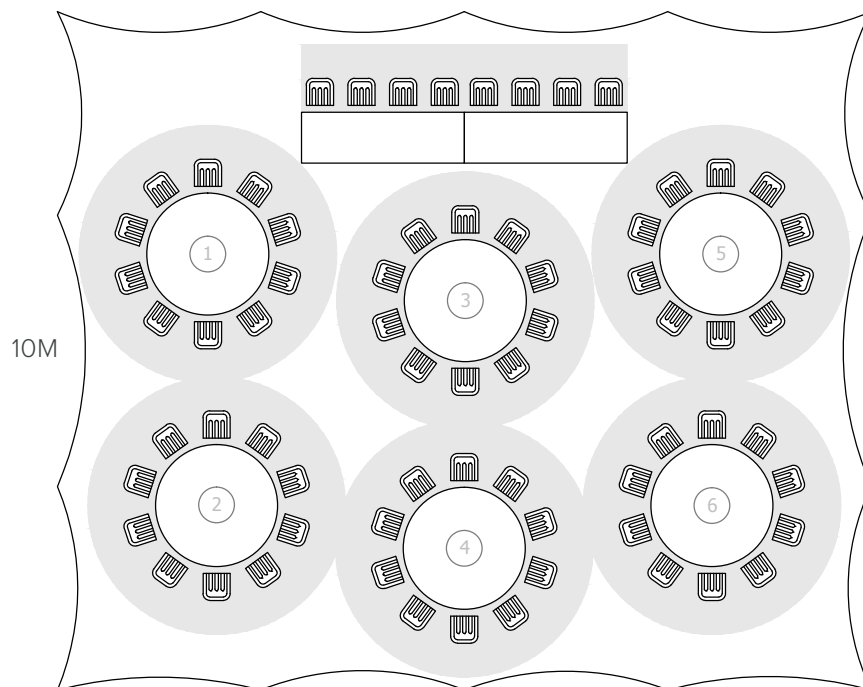

PACKAGE	DETAILS	COST PER HEAD
SILVER BEDOUIN	12m x 10m Freeform® stretch tent, available in either wedding white or an earthy chino colour, round tables for all your guests, trestle tables for the head table, simple but stylish white folding padded chairs, table cloths, our standard tent lights which are LED par cans, our stretch walling system for last minute applications	\$49* (includes GST)
GOLD FREEFORM	18m x 8m Freeform® stretch tent and all of the SilverPackage PLUS dance floor – white acrylic	\$57* (includes GST)
PLATINUM SCHUPEPE	18m x 8m Freeform® stretch tent and all of the Gold Package PLUS Flooring – DandyDura matting	\$70* (includes GST)
TABLE SETTINGS AVAILABLE		
DRY HIRE	Cutlery, Glassware, Crockery, Napkins, Vase or Candle Holder with Mirror Base or Table Runner & Tealights	\$23** (includes GST)
SET-UP SERVICE	Includes everything above plus the design and a team to set-up on the day	\$35** (includes GST)
CUSTOM DESIGN	Full styling service	POA

MAKING THE ORDINARY EXTRAORDINARY

SILVER PACKAGE FLOOR PLAN

ROUND
12M

TRESTLE
12M

These are sample floor plans only, please contact us to discuss your requirements.

SCHUPEPE STRETCH TENTS PACKAGES

GOLD/PLATINUM PACKAGE FLOOR PLAN