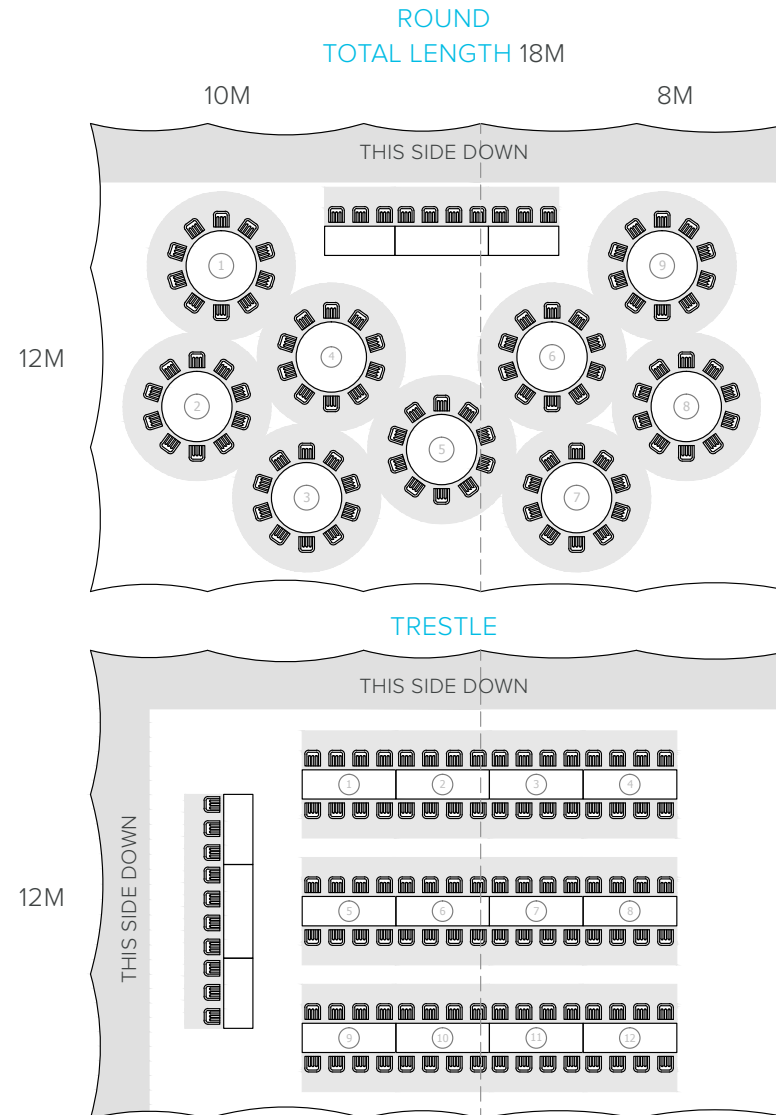

SCHUPEPE STRETCH TENTS PACKAGES

SILVER PACKAGE FLOOR PLAN

These are sample floor plans only, please contact us to discuss your requirements.